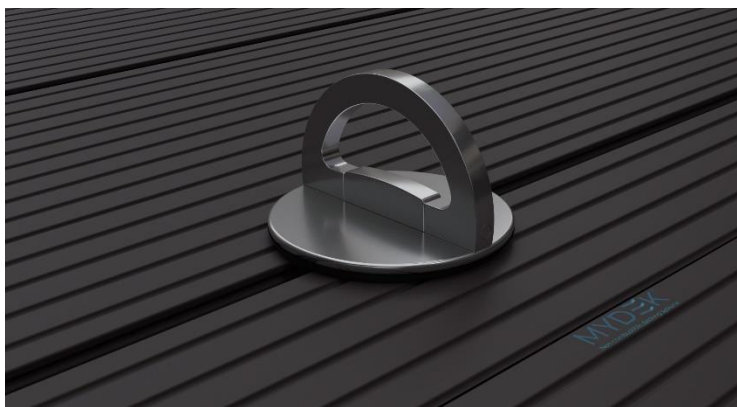

### Overview

A simple and secure anchor point compatible with the 20mm decking ranges from MyDek. The furniture anchor from MyDek is designed to work with the full range of aluminium decking boards. Made from recyclable aluminium, the anchor provides an elegant and simple solution to the age-old challenge of furniture being dislodged by high winds at height. Tough enough to withstand wind loadings yet neat and unobtrusive, this clip is simple to fit and can easily be repositioned. With its twist lock and cam-clamp action, it's never been easier to secure your furniture, and it folds down flat when not in use.

### Features:

- Strong
- Lightweight
- Works with Innova, Vista & Delta
- Simple to fit
- Easily repositionable
- Folds flat when not in use