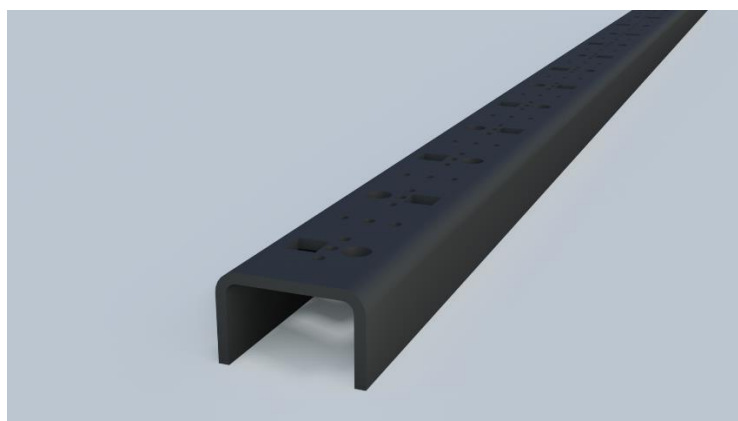

ClipRail System

Technical Data Sheet

Overview

A durable, non-combustible ClipRail™ system designed to work seamlessly with MyDek decking. With pre-drilled fixing holes, the aluminium ClipRail™ offers unrivalled speed, accuracy and peace of mind.

This system is suitable for use on steel framed balconies, and is available in 25 and 40mm as standard, as well as bespoke sizing to suit your project requirements.

Features:

- Non-combustible
- Lightweight
- Concealed fixings
- 30 year warranty
- 60 year design life

Dimensions:

ClipRail™ 40 x 25mm or 40 x 40mm - 1.8m lengths

Material:

ClipRail™ Aluminium grade 1050

Finish:

SupportRail™ Black Coated

Product Codes:

SR05 ClipRail™ 40mm

Applications:

For use on balconies, walkways, roof terraces, leisure areas, patios and poolside environments.

Installation:

Fitted to metal framed balconies and walkways to assist in rapid and accurate fixing of decking.