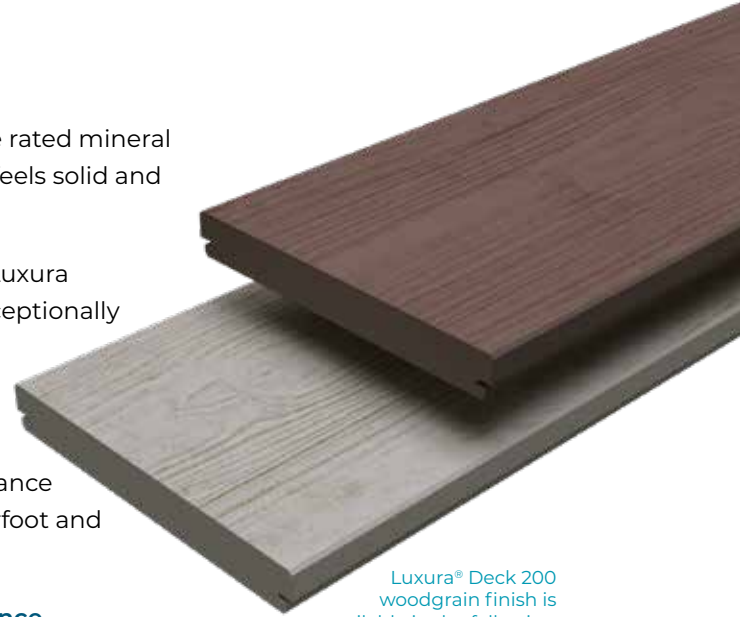

INTRODUCING...

Luxura®

MINERAL COMPOSITE DECKING SYSTEM

Luxura decking boards are made from A1 fire rated mineral composite designed to look like timber and feels solid and comfortable under foot.

As well as providing excellent visual appeal, Luxura boards deliver outstanding durability, are exceptionally low maintenance and are highly resistant to scratching, wear and tear and will endure all extremes of weather conditions.

You can relax with Luxura. The high-performance composite feels both natural and solid underfoot and will never twist, warp or rot.

**Luxura®. Natural Choice. Ultimate Performance.
Complete peace of mind.**

Luxura® Deck 200 woodgrain finish is available in the following colours: Hickory and Aged Oak

**CONTACT
US FOR
FREE
SAMPLES**

**T: +44 (0)3300 94 94 11
E: sales@mydek.com**

mydek.com