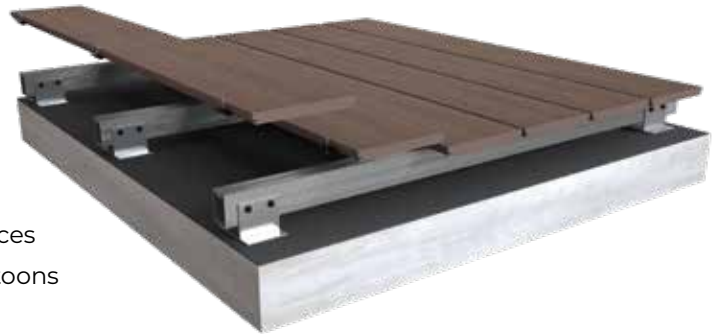

INSTALLATION

Luxura® is simple and fast to install, utilising a non-combustible hidden fixing clip system to fix into the sub-frame, clamping the boards via a neat groove in the side of the boards. The unique composite compound can also be drilled and screwed if required.

Boards can be cut with circular saw, chop saw or jigsaw (see installation instructions for blade specifications).

Luxura® is compatible with all of the MyDek subframe systems or fixed directly to steel or aluminium projecting balcony frames.

Where can Luxura be used?

- High-rise residential balconies and terraces
- Hospitality and Commercial decks and terraces
- Boardwalks, swimming pool decks and pontoons
- Domestic decks and patios